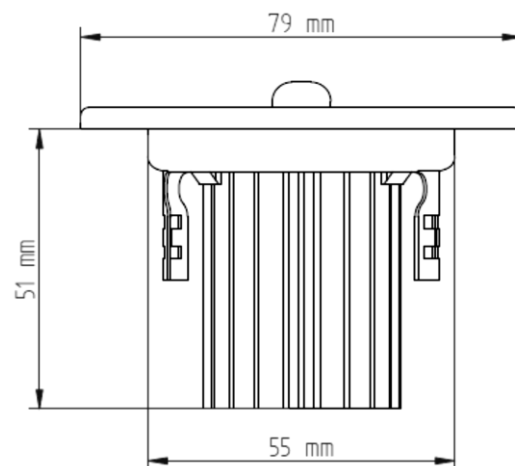

CLEVER LIGHT CL-4014 R/F SLAVE/CB

(RECESSED TYPE)

Luminaire	Addressable with central battery
Mounting	Concealable
Lamp	LED/50 000h
Lamp power	4W
Visual range	46 meters
Warranty	2 years repair warranty
Standby duration	-
Housing	Polycarbonate
Color of housing	White
Operation	Standby
Mains supply	120-240V 50-60 Hz
Input current	30mA
Battery	Central battery
Protection category	IP20
Certification	CE, UL
R/F	R-circular emitting lens, F-for corridors

CL-4014R	Escape route 2m wide 1 lux min				Open (anti-panic) area 0.5 lux min			
Mounting height (m)	Transverse to wall	Transverse to transverse	Axial to wall	Axial to Axial	Transverse to wall	Transverse to transverse	Axial to wall	Axial to Axial
2.5	4,02	10,2	4,02	10,21	5,1	12,69	5,1	12,68
3	4,21	10,86	4,21	10,88	5,43	13,64	5,44	13,63
4	4,37	11,78	4,37	11,8	5,89	15,13	5,9	15,14
6	3,93	12,37	3,93	12,39	6,18	16,91	6,19	16,92
8	1,81	11,53	1,77	11,53	5,76	17,5	5,76	17,52
10	0	7,52	0	7,52	4,43	17,1	4,42	17,11
15	0	0	0	0	0	8,1	0	8,1

CL-4014F	Escape route 2m wide 1 lux min				Open (anti-panic) area 0.5 lux min			
Mounting height (m)	Transverse to wall	Transverse to transverse	Axial to wall	Axial to Axial	Transverse to wall	Transverse to transverse	Axial to wall	Axial to Axial
2.5	6,69	16,02	1,76	4,35	8,01	18,87	2,17	12,17
3	7,24	17,59	1,96	4,59	8,79	20,88	2,29	9,88
4	8	20,08	2,28	5,39	10,04	24,29	2,69	6,36
6	5,04	21,91	2,51	6,65	11,51	29,18	3,32	7,93
8	2,84	15,19	1,78	7,12	7,59	31,92	3,56	9,19
10	0	11,14	0	5,05	5,57	27,35	3,26	9,92
15	0	0	0	0	0	12,16	0	6,2