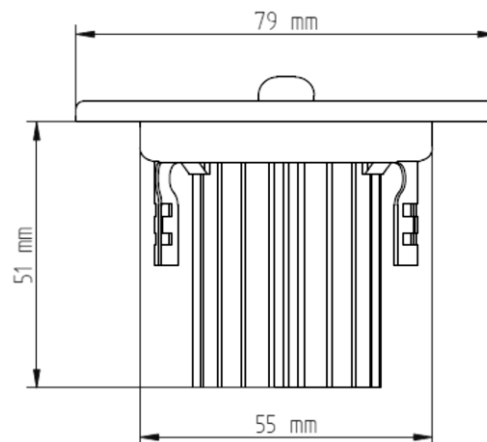

CLEVER LIGHT CL-4014 R/F SLAVE/MB

(RECESSED TYPE)

| | |
|----------------------------|--|
| Luminaire | Addressable with main battery |
| Mounting | Concealable |
| Lamp | LED/50 000h |
| Lamp power | 4W |
| Visual range | 46 meters |
| Warranty | 2 years repair warranty |
| Standby duration | 1-3h |
| Housing | Polycarbonate |
| Color of housing | White |
| Operation | Standby |
| Mains supply | 120-240V 50-60 Hz |
| Input current | 30mA |
| Battery | Ni-Mh |
| Protection category | IP20 |
| Certification | CE, UL |
| R/F | R-circular emitting lens, F-for corridors |

| CL-4014R | Escape route 2m wide 1 lux min | | | | Open (anti-panic) area 0.5 lux min | | | |
|----------------------------|---------------------------------------|--------------------------|---------------|----------------|---|--------------------------|---------------|----------------|
| Mounting height (m) | Transverse to wall | Transverse to transverse | Axial to wall | Axial to Axial | Transverse to wall | Transverse to transverse | Axial to wall | Axial to Axial |
| 2.5 | 4,02 | 10,2 | 4,02 | 10,21 | 5,1 | 12,69 | 5,1 | 12,68 |
| 3 | 4,21 | 10,86 | 4,21 | 10,88 | 5,43 | 13,64 | 5,44 | 13,63 |
| 4 | 4,37 | 11,78 | 4,37 | 11,8 | 5,89 | 15,13 | 5,9 | 15,14 |
| 6 | 3,93 | 12,37 | 3,93 | 12,39 | 6,18 | 16,91 | 6,19 | 16,92 |
| 8 | 1,81 | 11,53 | 1,77 | 11,53 | 5,76 | 17,5 | 5,76 | 17,52 |
| 10 | 0 | 7,52 | 0 | 7,52 | 4,43 | 17,1 | 4,42 | 17,11 |
| 15 | 0 | 0 | 0 | 0 | 0 | 8,1 | 0 | 8,1 |