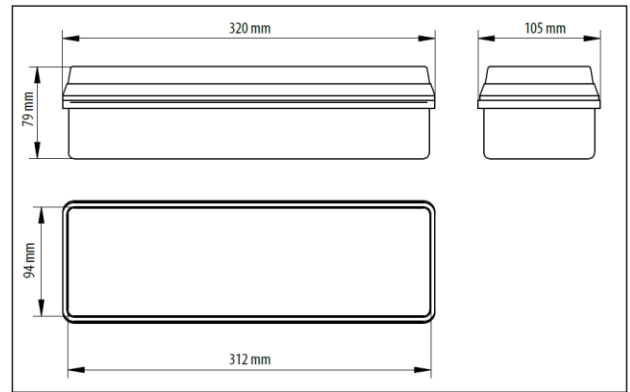

Luminaire	Addressable with central battery
Mounting	On sidewall or ceiling
Lamp	LED/50 000h
Lamp power	3W
Warranty	2 years repair warranty
Standby duration	-
Housing	Polycarbonate
Color of housing	White
Operation	Standby
Mains supply	120-240 VAC 60/50Hz
Input current	30mA
Battery	Central battery
Protection	IP65
Certification	TÜV, CE, UL

CL-613 Mounting height (m)	Escape route 2m wide 1 lux min				Open (anti-panic) area 0.5 lux min			
	Transverse to wall	Transverse to transverse	Axial to wall	Axial to Axial	Transverse to wall	Transverse to transverse	Axial to wall	Axial to Axial
2.5	3,45	9,21	2,96	7,41	4,6	11,5	3,7	9,06
3	3,43	9,75	3,13	7,94	4,87	12,1	3,97	9,83
4	3,56	9,76	3,32	8,73	4,88	13,66	4,36	11
6	2,78	10,2	3,41	9,47	5,1	13,74	4,73	12,55
8	0,4	8,18	1,96	9,64	4,09	14,29	4,82	13,32
10	0	3,38	0	6,51	1,69	13,45	4,05	13,52
15	0	0	0	0	0	3,36	0	8,03