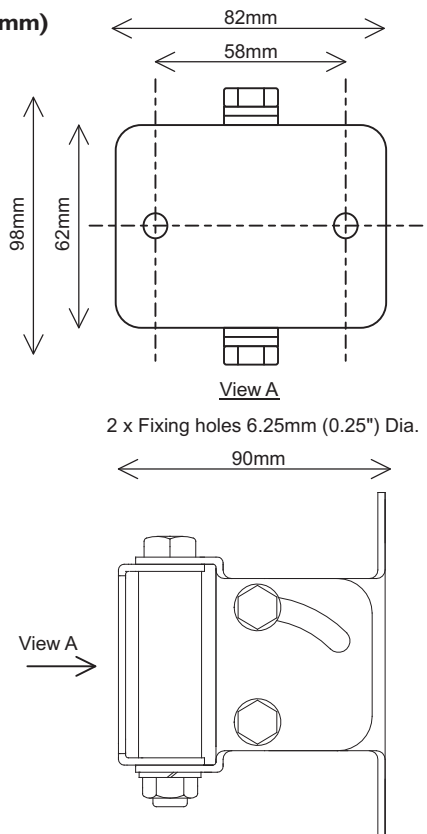

### Adjustable Mounting Bracket - 2 Axis Stainless Steel (316)

**Features**

- Stainless steel (12 SWG)
- Adjustable, horizontal & down by 45°, left or right by ±45°
- Mounts on walls or Unistrut

**Dimensions (mm)**