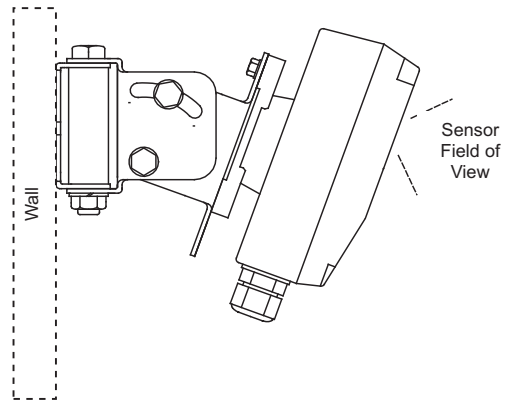

Talentum® 07127

Adjustable Mounting Bracket - 2 Axis Stainless Steel (316)

Features

- Stainless steel (12 SWG)
- Adjustable, horizontal & down by 45°, left or right by ±45°
- Mounts on walls or Unistrut

Dimensions (mm)

Mounting

FFE Limited
9 Hunting Gate, Hitchin
Hertfordshire, SG4 0TJ UK

t +44 (0) 1462 444 740
f +44 (0) 1462 444 789
e sales@ffeuk.com
w www.ffeuk.com

Formerly known as Fire Fighting Enterprises Ltd

Specifications and wiring information are provided for information only and are believed to be accurate. FFE Ltd assumes no responsibility for their use. Data and design are subject to change without notice. Installation and wiring instructions are shipped with the products and should always be used for actual installation. For more information, contact your Sales Representative.

Document Part No: 24-0072-02