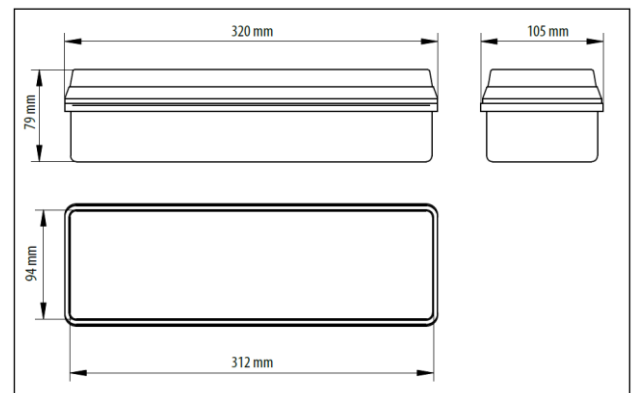

Luminaire	Addressable with central battery
Mounting	On sidewall or ceiling
Lamp	LED/50 000h
Lamp power	6W
Warranty	2 years repair warranty
Standby duration	-
Housing	Polycarbonate
Color of housing	White
Operation	Standby
Mains supply	120-240 VAC 50-60 Hz
Input current	30mA
Battery	Central battery
Protection	IP65
Certification	CE, UL

CL-616	Escape route 2m wide 1 lux min				Open (anti-panic) area 0.5 lux min			
	Mounting height (m)	Transverse to wall	Transverse to transverse	Axial to wall	Axial to Axial	Transverse to wall	Transverse to transverse	Axial to wall
2.5	5	12	4.4	10.8	6.05	15.75	5.5	13.25
3	5.4	13	4.6	11.4	6.55	16	5.8	14.2
4	5.9	14.65	5	12.65	7.4	17.95	6.4	16
6	5.55	15.9	5.4	14.15	8.4	21.45	7.2	18
8	5.8	15.2	5.5	14.9	7.8	23	7.7	19.8
10	3.8	16	5	15.6	8.5	21	8	20.6