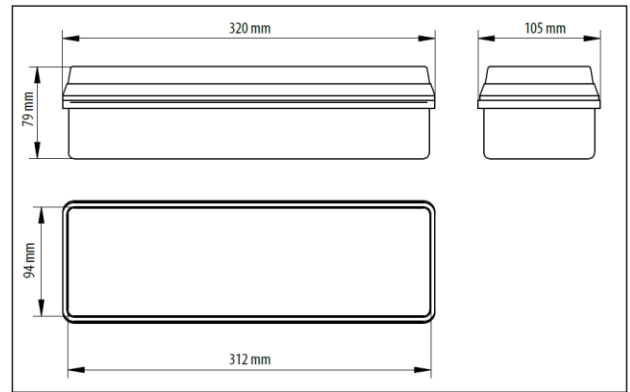

Luminaire	Addressable with main battery
Mounting	On sidewall or ceiling
Lamp	LED/50 000h
Lamp power	3W
Warranty	2 years repair warranty
Standby duration	1-3h
Housing	Polycarbonate
Color of housing	White
Operation	Standby
Mains supply	120-240 VAC 60/50Hz
Input current	30mA
Battery	Ni-Mh
Protection	IP65
Certification	TÜV, CE, UL

CL-613	Escape route 2m wide 1 lux min				Open (anti-panic) area 0.5 lux min			
	Transverse to wall	Transverse to transverse	Axial to wall	Axial to Axial	Transverse to wall	Transverse to transverse	Axial to wall	Axial to Axial
2.5	3,45	9,21	2,96	7,41	4,6	11,5	3,7	9,06
3	3,43	9,75	3,13	7,94	4,87	12,1	3,97	9,83
4	3,56	9,76	3,32	8,73	4,88	13,66	4,36	11
6	2,78	10,2	3,41	9,47	5,1	13,74	4,73	12,55
8	0,4	8,18	1,96	9,64	4,09	14,29	4,82	13,32
10	0	3,38	0	6,51	1,69	13,45	4,05	13,52
15	0	0	0	0	0	3,36	0	8,03